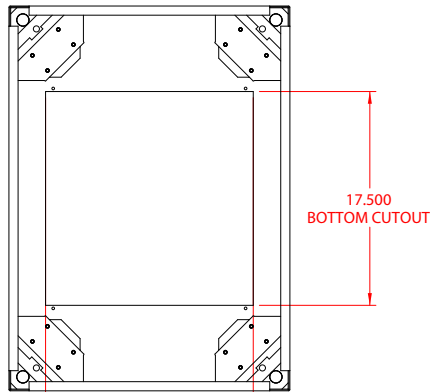

PART No. C2F193531

for more information visit
www.hammfg.com

Data subject to change without notice

Isometric drawing not to scale

CCR TAPPED RAILS NOT INCLUDED

TOP VIEW

L.S. VIEW

FRONT VIEW

R.S. VIEW

BOTTOM VIEW