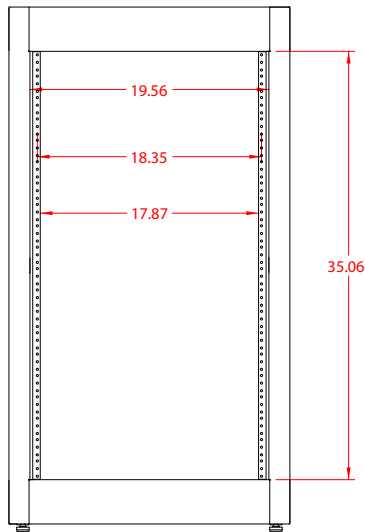

PART No. C2F193531

for more information visit
www.hammfg.com

Data subject to change without notice

Isometric drawing not to scale

CCR TAPPED RAILS NOT INCLUDED

TOP VIEW

L.S. VIEW

FRONT VIEW

R.S. VIEW

BOTTOM VIEW