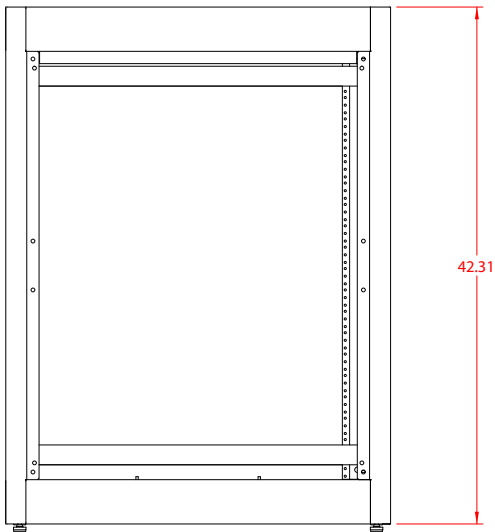

PART No. C2F193531

for more information visit
www.hammfg.com

Data subject to change without notice

Isometric drawing not to scale

CCR TAPPED RAILS NOT INCLUDED

TOP VIEW

L.S. VIEW

FRONT VIEW

R.S. VIEW

BOTTOM VIEW