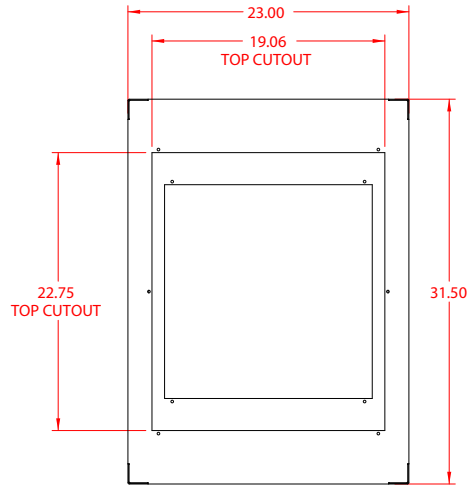

PART No. C2F193531

for more information visit
www.hammfg.com

Data subject to change without notice

Isometric drawing not to scale

CCR TAPPED RAILS NOT INCLUDED

TOP VIEW

L.S. VIEW

FRONT VIEW

R.S. VIEW

BOTTOM VIEW